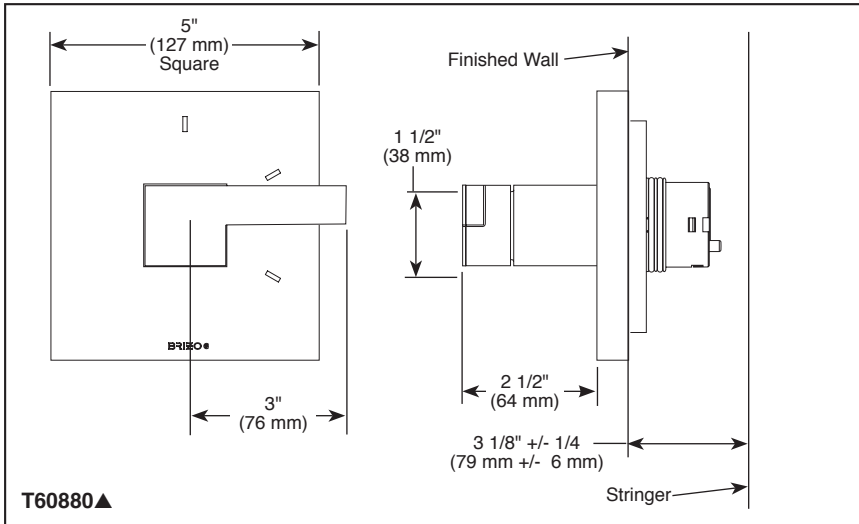

## CUSTOM SHOWER DIVERTER

- Siderna® Collection
- Three Function Diverter Trim (T60880)
- Six Function Diverter Trim (T60980)

Submitted Model No.: \_\_\_\_\_

Specific Features: \_\_\_\_\_

▲ Designate proper finish suffix

### STANDARD SPECIFICATIONS

- Three function diverter. 2 individual positions, 1 shared positions.
- Six function diverter. 3 individual positions, 3 shared positions.
- Must also order R60700 rough-in.
- Escutcheon is held in place with magnets. No exposed screws.