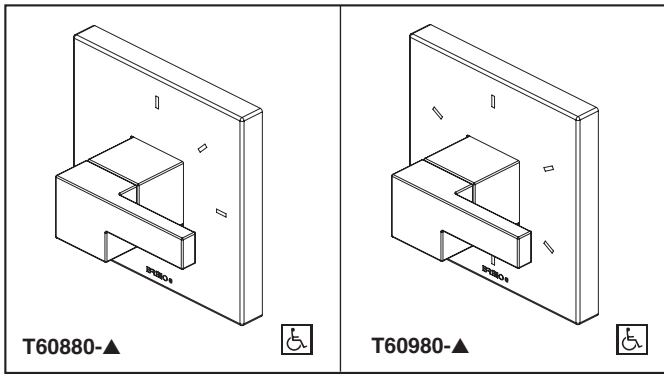

## CUSTOM SHOWER DIVERTER

- Siderna® Collection
- Three Function Diverter Trim (T60880)
- Six Function Diverter Trim (T60980)

Submitted Model No.: \_\_\_\_\_

Specific Features: \_\_\_\_\_

▲ Designate proper finish suffix