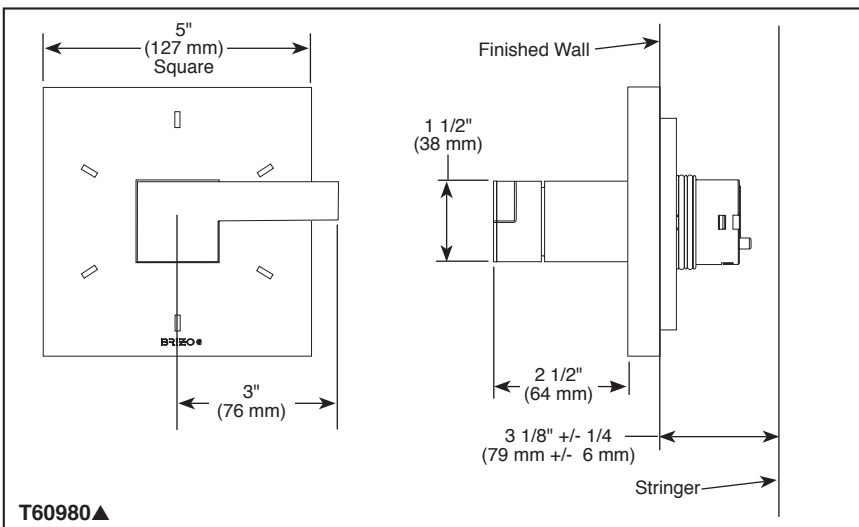

## CUSTOM SHOWER DIVERTER

- Siderna® Collection
- Three Function Diverter Trim (T60880)
- Six Function Diverter Trim (T60980)

Submitted Model No.: \_\_\_\_\_

Specific Features: \_\_\_\_\_

▲ Designate proper finish suffix

### STANDARD SPECIFICATIONS

- Three function diverter. 2 individual positions, 1 shared positions.
- Six function diverter. 3 individual positions, 3 shared positions.
- Must also order R60700 rough-in.
- Escutcheon is held in place with magnets. No exposed screws.